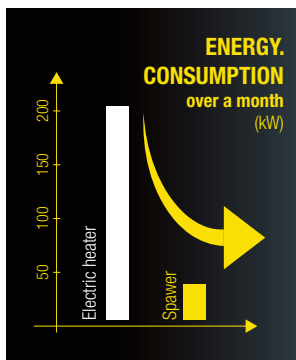

4 good reasons to choose a Spawer